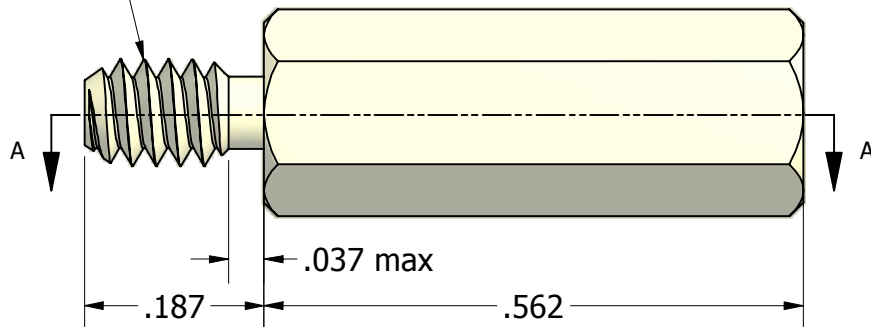

SECTION A-A

ISO SCALE 3 : 1

4-40 UNC-2A

4-40 UNC-2B
x .250 min

Tolerances Unless Otherwise Specified:

.xx Decimal: ± .02
.xxx Decimal: ± .010
Fraction: ± 1/64
Angle: ± 2°

LYN-TRON, INC.

Part Number:

NY6979-0.562

Description:

3/16 Hex Male-Female Standoff

Drawn By:

KenanG 4/19/2011

Gauge:

STD

Material:

Nylon

Scale:

5:1