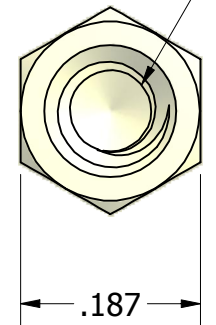

SECTION A-A

ISO SCALE 3 : 1

4-40 UNC-2A

4-40 UNC-2B
x .250 min

Tolerances Unless Otherwise Specified:

.xx Decimal: ± .02
.xxx Decimal: ± .010
Fraction: ± 1/64
Angle: ± 2°

LYN-TRON, INC.

Part Number:

NY6979-0.562

Description:

3/16 Hex Male-Female Standoff

Drawn By:

KenanG 4/19/2011

Gauge:

STD

Material:

Nylon

Scale:

5:1