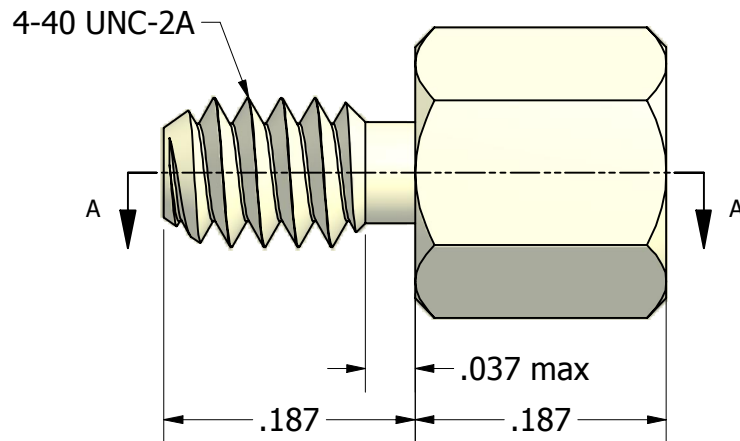

ISO SCALE 3 : 1

Tolerances Unless Otherwise Specified:

.xx Decimal: ± .02
.xxx Decimal: ± .010
Fraction: ± 1/64
Angle: ± 2°

LYN-TRON, INC.

Part Number:

NY6979-0.187

Description:

3/16 Hex Male-Female Standoff

Drawn By:

kenang 9/20/2010

Gauge:

STD

Material:

Nylon 6/6

Scale:

7:1