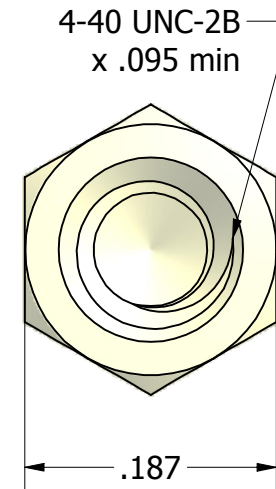

ISO SCALE 3 : 1

Tolerances Unless Otherwise Specified:

.xx Decimal: ± .02
.xxx Decimal: ± .010
Fraction: ± 1/64
Angle: ± 2°

LYN-TRON, INC.

Part Number:

NY6979-0.187

Description:

3/16 Hex Male-Female Standoff

Drawn By:

kenang 9/20/2010

Gauge:

STD

Material:

Nylon 6/6

Scale:

7:1