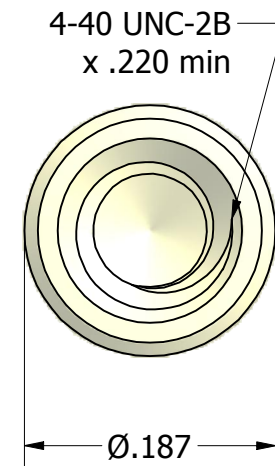

ISO SCALE 3 : 1

Tolerances Unless Otherwise Specified:

.xx Decimal: ± .02
.xxx Decimal: ± .010
Fraction: ± 1/64
Angle: ± 2°

LYN-TRON, INC.

Part Number:

NY6879-0.312

Description:

3/16 Rnd Male-Female Standoff

Drawn By:

kenang 10/8/2010

Gauge:

STD

Material:

Nylon 6/6

Scale:

7:1