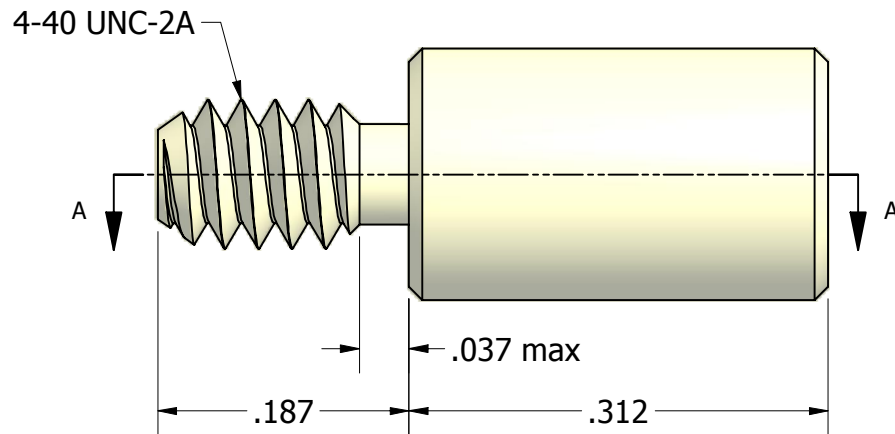

ISO SCALE 3 : 1

Tolerances Unless Otherwise Specified:

.xx Decimal: ± .02
.xxx Decimal: ± .010
Fraction: ± 1/64
Angle: ± 2°

LYN-TRON, INC.

Part Number:

NY6879-0.312

Description:

3/16 Rnd Male-Female Standoff

Drawn By:

kenang 10/8/2010

Gauge:

STD

Material:

Nylon 6/6

Scale:

7:1