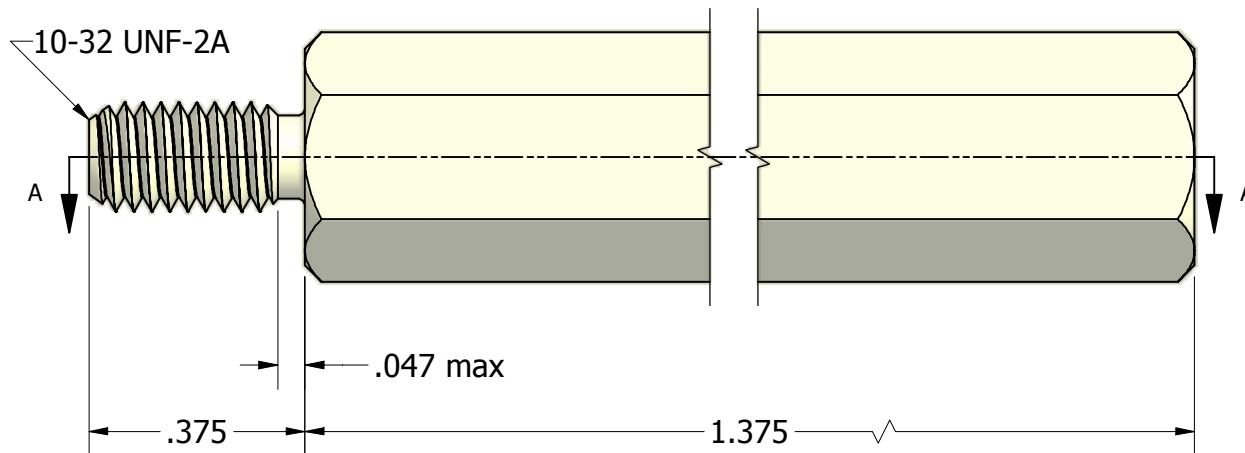

SECTION A-A

Finish: Unplated
 Spec: N/A
 Type: N/A
 Class: N/A

Tolerances Unless Otherwise Specified:

.xx Decimal: ± .02
.xxx Decimal: ± .010
Fraction: ± 1/64
Angle: ± 2°

LYN-TRON, INC.

Part Number:

NAS1829H6J22

Description:

3/8" HEX MALE FEMALE STANDOFF

Drawn By:

COURTNEYS09/11/2012

Gauge:

STD

Material:

Nylon (6/6)