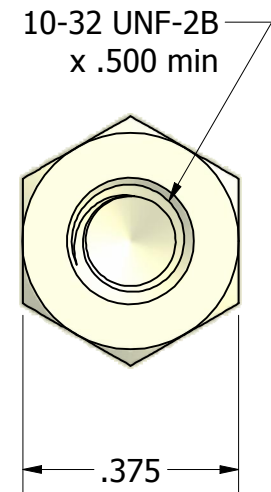

SECTION A-A

Finish: Unplated
 Spec: N/A
 Type: N/A
 Class: N/A

Tolerances Unless Otherwise Specified:

.xx Decimal: ± .02
.xxx Decimal: ± .010
Fraction: ± 1/64
Angle: ± 2°

LYN-TRON, INC.

Part Number:

NAS1829H6J22

Description:

3/8" HEX MALE FEMALE STANDOFF

Drawn By:

COURTNEYS09/11/2012

Gauge:

STD

Material:

Nylon (6/6)