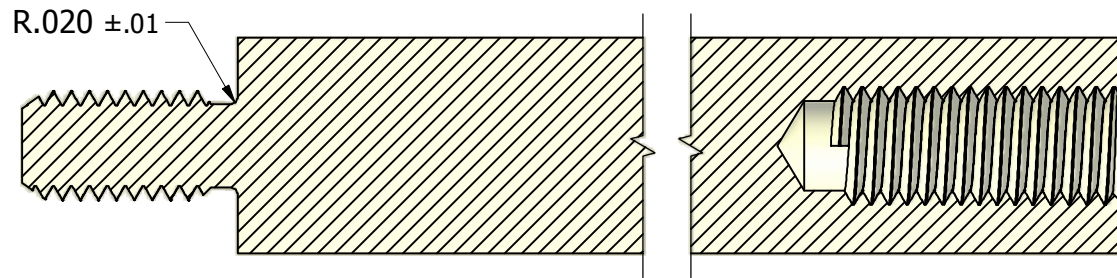

SECTION A-A

Finish: Unplated
 Spec: N/A
 Type: N/A
 Class: N/A

Tolerances Unless Otherwise Specified:

.xx Decimal: ± .02
.xxx Decimal: ± .010
Fraction: ± 1/64
Angle: ± 2°

LYN-TRON, INC.

Part Number:

NAS1829H6J22

Description:

3/8" HEX MALE FEMALE STANDOFF

Drawn By:

COURTNEYS09/11/2012

Gauge:

STD

Material:

Nylon (6/6)