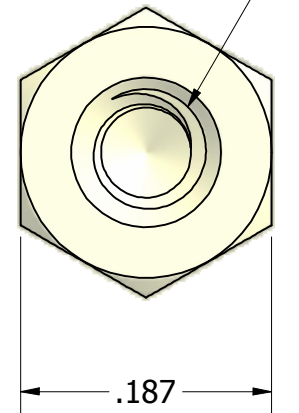

ISO SCALE 2 : 1

2-56 UNC-2B
x 0.098 min.

Finish: Unplated
Spec: N/A
Type: N/A
Class: N/A

All information on this document is owned by Lyn-Tron, Inc. and is not to be copied or used without prior written consent.
LYN-TRON, INC. www.lyntron.com 800-423-2734

Tolerances Unless Otherwise Specified:

.xx Decimal: ± .02
.xxx Decimal: ± .010
Fraction: ± 1/64
Angle: ± 2°

LYN-TRON, INC.

Part Number:

NAS1829H3B03

Description:

3/16" HEX MALE FEMALE STANDOFF

Drawn By:

COURTNEYS08/30/2012

Gauge:

STD

Material:

Nylon (6/6)

Scale:

7 : 1