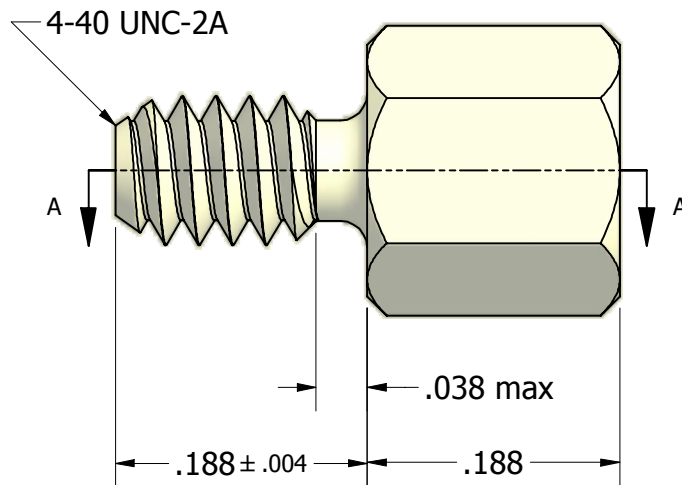

ISO SCALE 2 : 1

2-56 UNC-2B
x 0.098 min.

Finish: Unplated
Spec: N/A
Type: N/A
Class: N/A

All information on this document is owned by Lyn-Tron, Inc. and is not to be copied or used without prior written consent.
LYN-TRON, INC. www.lyntron.com 800-423-2734

Tolerances Unless Otherwise Specified:

.xx Decimal: ± .02
.xxx Decimal: ± .010
Fraction: ± 1/64
Angle: ± 2°

LYN-TRON, INC.

Part Number:

NAS1829H3B03

Description:

3/16" HEX MALE FEMALE STANDOFF

Drawn By:

COURTNEYS08/30/2012

Gauge:

STD

Material:

Nylon (6/6)

Scale:

7 : 1