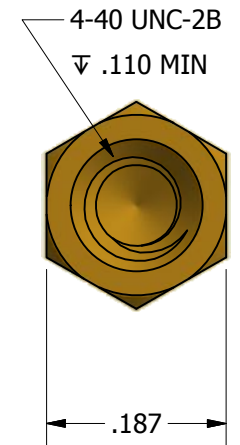

(ST400)

(ST302)

(ST300)

(BR9416)

**BULK Includes:**  
 2 - BR9416 Jack Screws  
 2 - ST400 Hex Nuts  
 2 - ST302 Splitlock Washers  
 4 - ST300 Flat Washers

REVISION HISTORY		
REV	DESCRIPTION	DATE
A	NEW RELEASE	

Tolerances Unless Otherwise Specified:  
 .xx Decimal:  $\pm .01$   
 .xxx Decimal:  $\pm .004$   
 Fraction:  $\pm 1/64$   
 Angle:  $\pm 2^\circ$   
**Manufacturing Drawing**

Notes Unless Otherwise Specified:  
 (1) Break Sharp Edges  
 (2) Remove All Burrs

Drawn By: Rick Z.  
 Date Created: 06/02/2017

**LYN-TRON, INC.**

P/N: **BR9436**

Description: 3/16 Hex Jack Screw

Gauge: **PP** Material: **Brass / Steel** Linked Part: Scale: 5:1