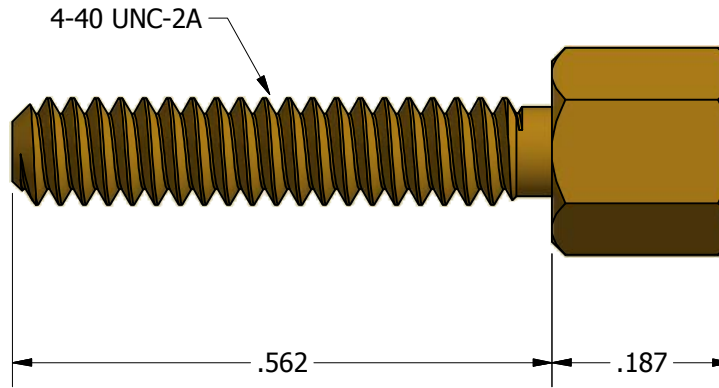

(ST400)

(ST302)

(ST300)

(BR9416)

**BULK Includes:**  
 2 - BR9416 Jack Screws  
 2 - ST400 Hex Nuts  
 2 - ST302 Splitlock Washers  
 4 - ST300 Flat Washers

REVISION HISTORY		
REV	DESCRIPTION	DATE
A	NEW RELEASE	

Tolerances Unless Otherwise Specified:  
 .xx Decimal:  $\pm .01$   
 .xxx Decimal:  $\pm .004$   
 Fraction:  $\pm 1/64$   
 Angle:  $\pm 2^\circ$   
**Manufacturing Drawing**

Notes Unless Otherwise Specified:  
 (1) Break Sharp Edges  
 (2) Remove All Burrs

Drawn By: Rick Z.  
 Date Created: 06/02/2017

**LYN-TRON, INC.**

P/N: **BR9436**

Description: 3/16 Hex Jack Screw

Gauge: **PP** Material: **Brass / Steel** Linked Part: Scale: 5:1