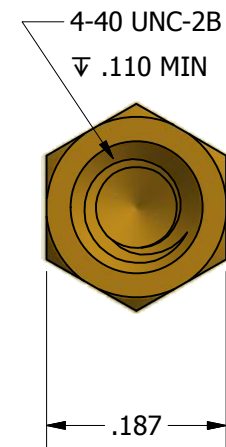

(ST400)

(ST302)

(ST300)

(BR9418)

- Kit Includes:
- 2 - BR9418 Jack Screws
 - 2 - ST400 Hex Nuts
 - 2 - ST302 Splitlock Washers
 - 4 - ST300 Flat Washers

| REVISION HISTORY | | |
|------------------|-------------|------|
| REV | DESCRIPTION | DATE |
| A | NEW RELEASE | |

Tolerances Unless Otherwise Specified:
 .xx Decimal: $\pm .01$
 .xxx Decimal: $\pm .004$
 Fraction: $\pm 1/64$
 Angle: $\pm 2^\circ$
Manufacturing Drawing

Notes Unless Otherwise Specified:
 (1) Break Sharp Edges
 (2) Remove All Burrs

Drawn By: Rick Z.
 Date Created: 06/02/2017

LYN-TRON, INC.

P/N: **BR9428**

Description: 3/16 Hex Jack Screw

Gauge: **PP** Material: **Brass / Steel** Linked Part: Scale: 5:1