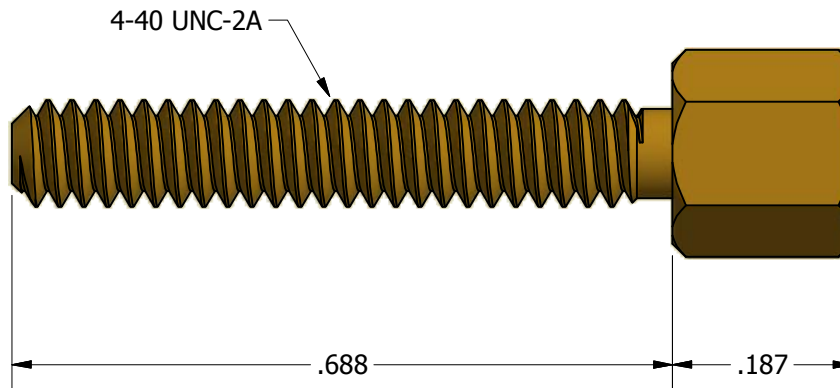

(ST400)

(ST302)

(ST300)

(BR9418)

- Kit Includes:
- 2 - BR9418 Jack Screws
 - 2 - ST400 Hex Nuts
 - 2 - ST302 Splitlock Washers
 - 4 - ST300 Flat Washers

| REVISION HISTORY | | |
|------------------|-------------|------|
| REV | DESCRIPTION | DATE |
| A | NEW RELEASE | |

Tolerances Unless Otherwise Specified:
 .xx Decimal: $\pm .01$
 .xxx Decimal: $\pm .004$
 Fraction: $\pm 1/64$
 Angle: $\pm 2^\circ$
Manufacturing Drawing

Notes Unless Otherwise Specified:
 (1) Break Sharp Edges
 (2) Remove All Burrs

Drawn By: Rick Z.
 Date Created: 06/02/2017

LYN-TRON, INC.

P/N: **BR9428**

Description: 3/16 Hex Jack Screw

Gauge: **PP** Material: **Brass / Steel** Linked Part: Scale: 5:1