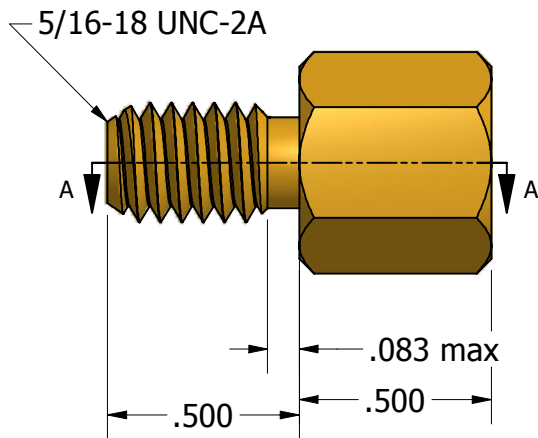

SECTION A-A

ISO SCALE 1 : 1

5/16-18 UNC-2B
x 0.276 min.

Tolerances Unless Otherwise Specified:

.xx Decimal: ± .02
.xxx Decimal: ± .005
Fraction: ± 1/64
Angle: ± 2°

LYN-TRON, INC.

Part Number:

BR6989-0.500

Description:

1/2 Hex Male-Female Standoff

Drawn By:

KENANG 06/25/2011

Gauge:

Material:

Brass

Scale: