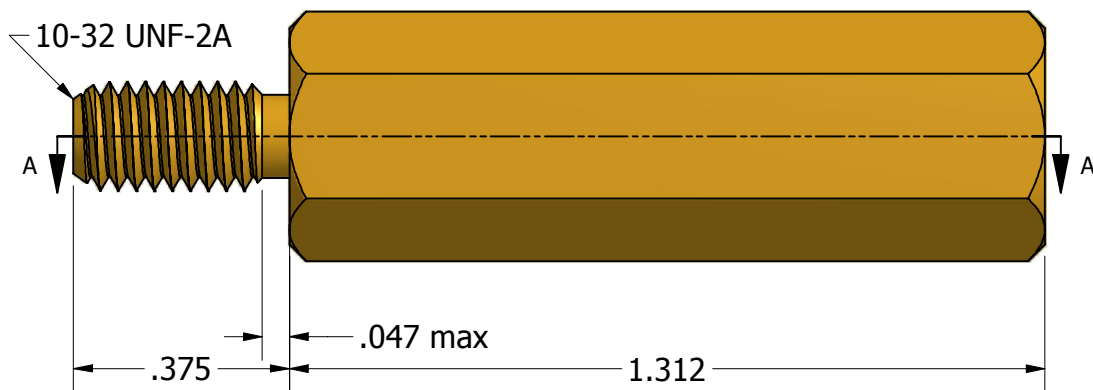

SECTION A-A

ISO SCALE 1 : 1

10-32 UNF-2B
.500 min.

Tolerances Unless Otherwise Specified:

.xx Decimal: ± .02
.xxx Decimal: ± .005
Fraction: ± 1/64
Angle: ± 2°

LYN-TRON, INC.

Part Number:

BR6986-1.312

Description:

3/8 Hex Male-Female Standoff

Drawn By:

KENANG 06/25/2011

Gauge:

Material:

Brass

Scale: