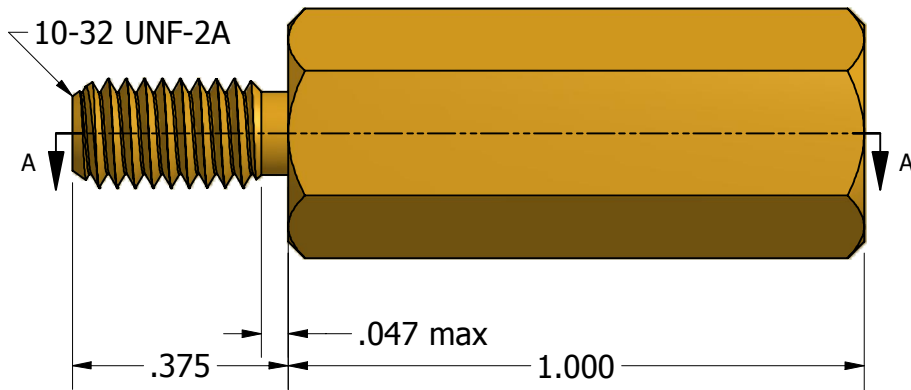

SECTION A-A

ISO SCALE 1 : 1

Tolerances Unless Otherwise Specified:

.xx Decimal: ± .02
.xxx Decimal: ± .005
Fraction: ± 1/64
Angle: ± 2°

LYN-TRON, INC.

Part Number:

BR6986-1.000

Description:

3/8 Hex Male-Female Standoff

Drawn By:

KENANG 06/25/2011

Gauge:

Material:

Brass

Scale:

3 : 1