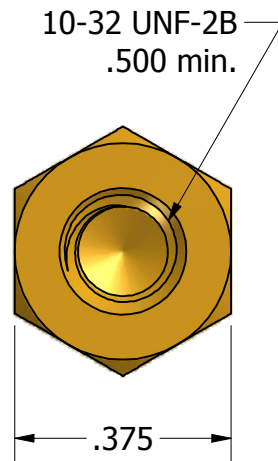

SECTION A-A

ISO SCALE 1 : 1

Tolerances Unless Otherwise Specified:

.xx Decimal: ± .02
.xxx Decimal: ± .005
Fraction: ± 1/64
Angle: ± 2°

LYN-TRON, INC.

Part Number:

BR6986-1.000

Description:

3/8 Hex Male-Female Standoff

Drawn By:

KENANG 06/25/2011

Gauge:

Material:

Brass

Scale:

3 : 1