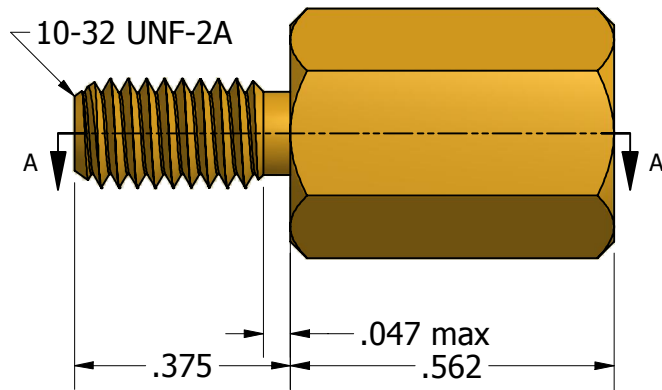

SECTION A-A

ISO SCALE 1 : 1

Tolerances Unless Otherwise Specified:

.xx Decimal: ± .02
.xxx Decimal: ± .005
Fraction: ± 1/64
Angle: ± 2°

LYN-TRON, INC.

Part Number:

BR6986-0.562

Description:

3/8 Hex Male-Female Standoff

Drawn By:

KENANG 06/25/2011

Gauge:

Material:

Brass

Scale:

3 : 1