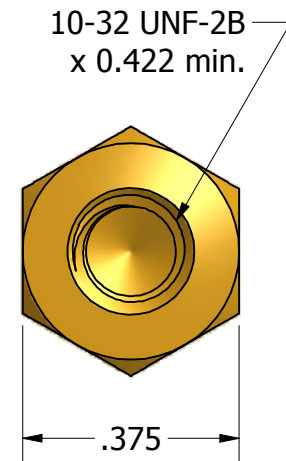

SECTION A-A

ISO SCALE 1 : 1

Tolerances Unless Otherwise Specified:

.xx Decimal: ± .02
.xxx Decimal: ± .005
Fraction: ± 1/64
Angle: ± 2°

LYN-TRON, INC.

Part Number:

BR6986-0.562

Description:

3/8 Hex Male-Female Standoff

Drawn By:

KENANG 06/25/2011

Gauge:

Material:

Brass

Scale:

3 : 1