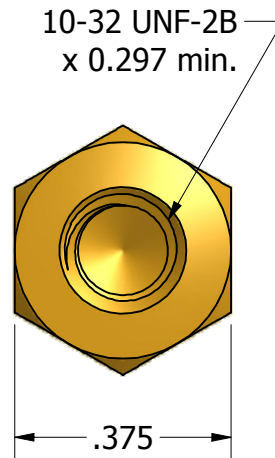

SECTION A-A

ISO SCALE 1 : 1

Tolerances Unless Otherwise Specified:

.xx Decimal: ± .02
.xxx Decimal: ± .005
Fraction: ± 1/64
Angle: ± 2°

LYN-TRON, INC.

Part Number:

BR6986-0.437

Description:

3/8 Hex Male-Female Standoff

Drawn By:

KENANG 06/25/2011

Gauge:

Material:

Brass

Scale:

3 : 1