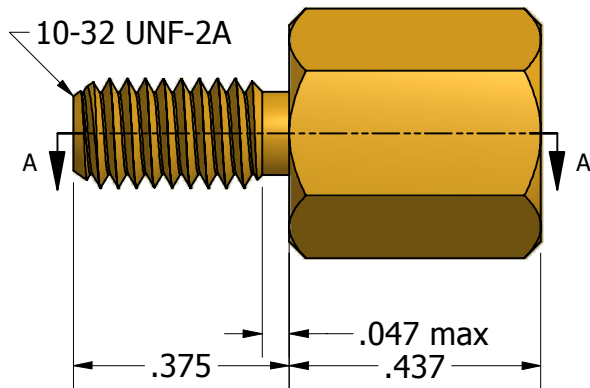

SECTION A-A

ISO SCALE 1 : 1

Tolerances Unless Otherwise Specified:

.xx Decimal: ± .02
.xxx Decimal: ± .005
Fraction: ± 1/64
Angle: ± 2°

LYN-TRON, INC.

Part Number:

BR6986-0.437

Description:

3/8 Hex Male-Female Standoff

Drawn By:

KENANG 06/25/2011

Gauge:

Material:

Brass

Scale:

3 : 1