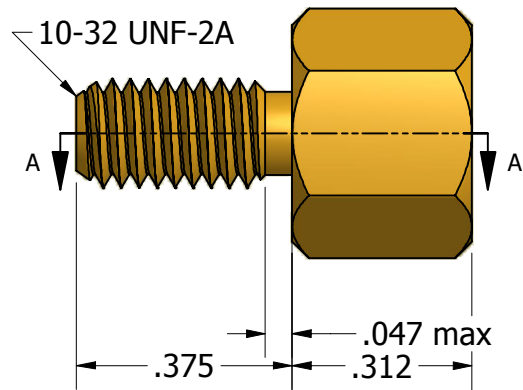

SECTION A-A

ISO SCALE 1 : 1

Tolerances Unless Otherwise Specified:

.xx Decimal: ± .02
.xxx Decimal: ± .005
Fraction: ± 1/64
Angle: ± 2°

LYN-TRON, INC.

Part Number:

BR6986-0.312

Description:

3/8 Hex Male-Female Standoff

Drawn By:

KENANG 06/25/2011

Gauge:

Material:

Brass

Scale:

3 : 1