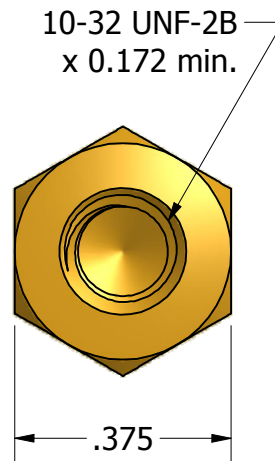

SECTION A-A

ISO SCALE 1 : 1

Tolerances Unless Otherwise Specified:

.xx Decimal: ± .02
.xxx Decimal: ± .005
Fraction: ± 1/64
Angle: ± 2°

LYN-TRON, INC.

Part Number:

BR6986-0.312

Description:

3/8 Hex Male-Female Standoff

Drawn By:

KENANG 06/25/2011

Gauge:

Material:

Brass

Scale:

3 : 1