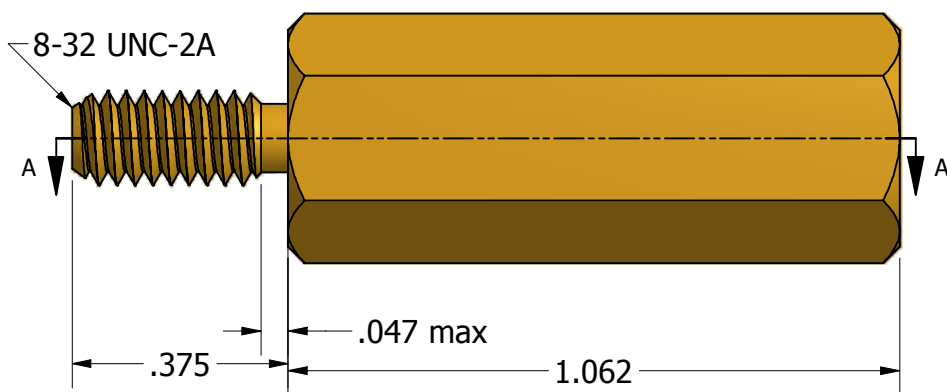

SECTION A-A

ISO SCALE 1 : 1

Tolerances Unless Otherwise Specified:

.xx Decimal: ± .02
.xxx Decimal: ± .005
Fraction: ± 1/64
Angle: ± 2°

LYN-TRON, INC.

Part Number:

BR6985-1.062

Description:

3/8 Hex Male-Female Standoff

Drawn By:

KENANG 06/25/2011

Gauge:

Material:

Brass

Scale:

3 : 1