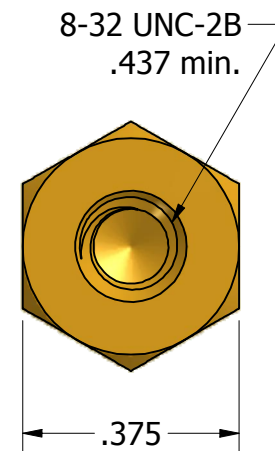

SECTION A-A

ISO SCALE 1 : 1

Tolerances Unless Otherwise Specified:

.xx Decimal: ± .02
.xxx Decimal: ± .005
Fraction: ± 1/64
Angle: ± 2°

LYN-TRON, INC.

Part Number:

BR6985-1.062

Description:

3/8 Hex Male-Female Standoff

Drawn By:

KENANG 06/25/2011

Gauge:

Material:

Brass

Scale:

3 : 1