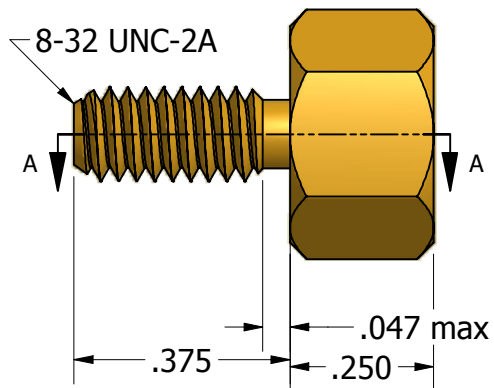

SECTION A-A

ISO SCALE 1 : 1

Tolerances Unless Otherwise Specified:

.xx Decimal: ± .02
.xxx Decimal: ± .005
Fraction: ± 1/64
Angle: ± 2°

LYN-TRON, INC.

Part Number:

BR6985-0.250

Description:

3/8 Hex Male-Female Standoff

Drawn By:

KENANG 06/25/2011

Gauge:

Material:

Brass

Scale:

3 : 1