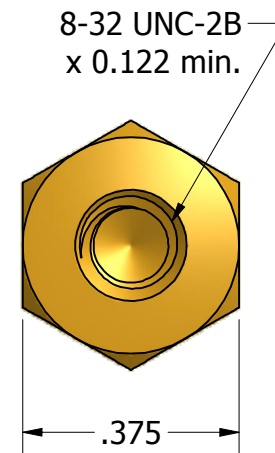

SECTION A-A

ISO SCALE 1 : 1

Tolerances Unless Otherwise Specified:

.xx Decimal: ± .02
.xxx Decimal: ± .005
Fraction: ± 1/64
Angle: ± 2°

LYN-TRON, INC.

Part Number:

BR6985-0.250

Description:

3/8 Hex Male-Female Standoff

Drawn By:

KENANG 06/25/2011

Gauge:

Material:

Brass

Scale:

3 : 1