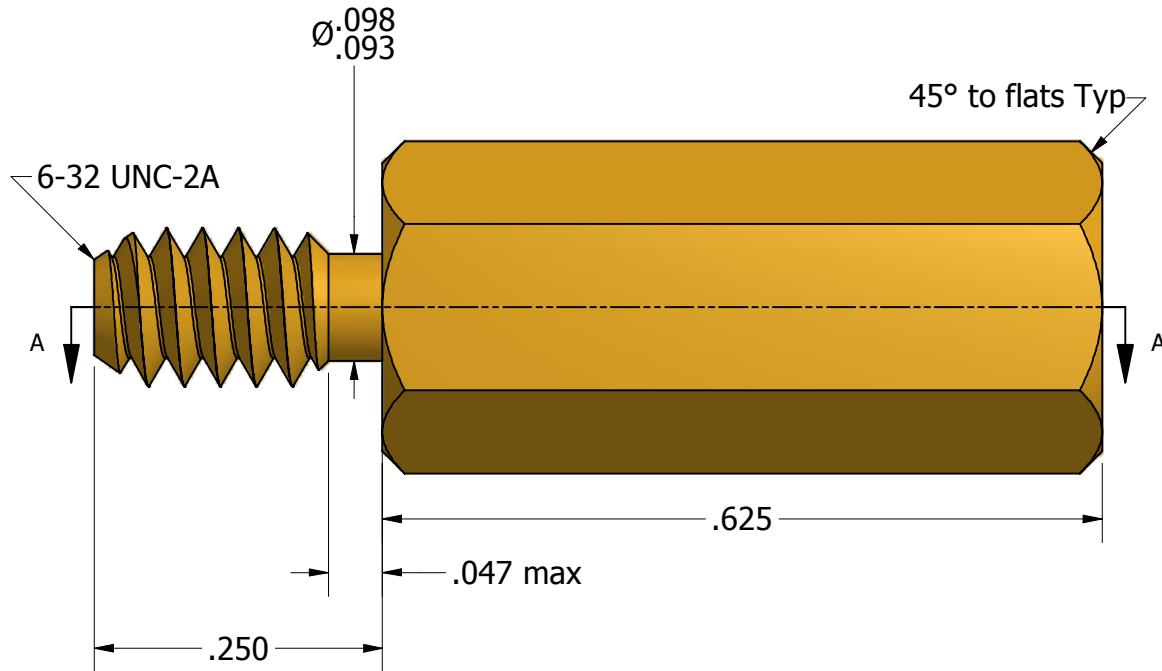

SECTION A-A

ISO SCALE 2 : 1

6-32 UNC-2B
.375 min.

Tolerances Unless Otherwise Specified:
 .xx Decimal: ± .02
 .xxx Decimal: ± .005
 Fraction: ± 1/64
 Angle: ± 2°

LYN-TRON, INC.

Part Number:
BR6981-0.625

Description:
1/4 Hex Male-Female Standoff

Drawn By:
RICKZ 10/12/2011

Gauge:

Material:
Brass

Scale:
6 : 1