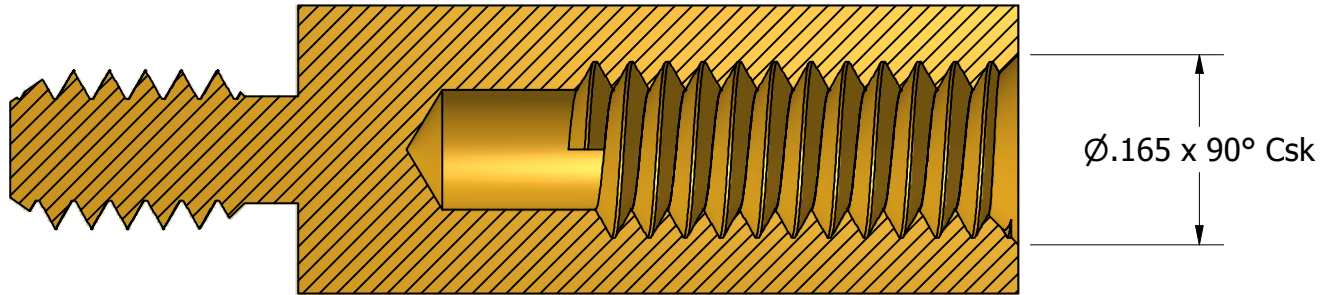

SECTION A-A

ISO SCALE 2 : 1

6-32 UNC-2B
.375 min.

Tolerances Unless Otherwise Specified:
 .xx Decimal: ± .02
 .xxx Decimal: ± .005
 Fraction: ± 1/64
 Angle: ± 2°

LYN-TRON, INC.

Part Number:
BR6981-0.625

Description:
1/4 Hex Male-Female Standoff

Drawn By:
RICKZ 10/12/2011

Gauge:

Material:
Brass

Scale:
6 : 1