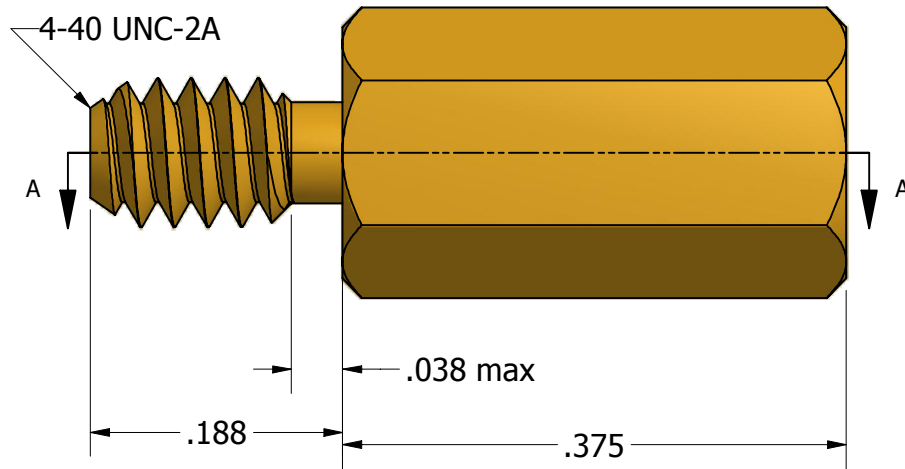

SECTION A-A

ISO SCALE 3 : 1

4-40 UNC-2B
x 0.25 min.

Tolerances Unless Otherwise Specified:

.xx Decimal: ± .02
.xxx Decimal: ± .005
Fraction: ± 1/64
Angle: ± 2°

LYN-TRON, INC.

Part Number:

BR6979-0.375

Description:

3/16 Hex Male-Female Standoff

Drawn By:

KENANG 06/25/2011

Gauge:

Material:

Brass

Scale: