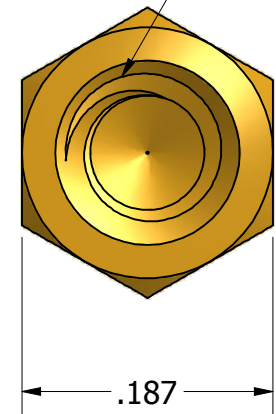

SECTION A-A

ISO SCALE 3 : 1

4-40 UNC-2B
x 0.25 min.

Tolerances Unless Otherwise Specified:

.xx Decimal: ± .02
.xxx Decimal: ± .005
Fraction: ± 1/64
Angle: ± 2°

LYN-TRON, INC.

Part Number:

BR6979-0.375

Description:

3/16 Hex Male-Female Standoff

Drawn By:

KENANG 06/25/2011

Gauge:

Material:

Brass

Scale: