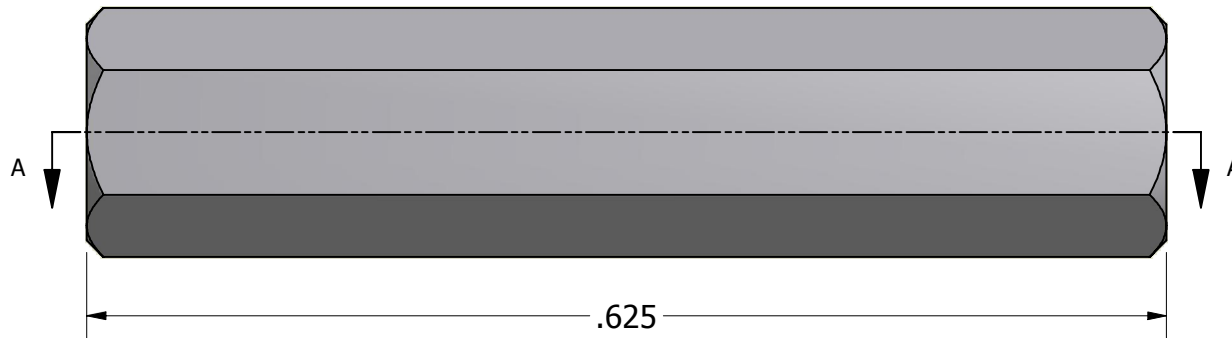

SECTION A-A

ISO SCALE 3 : 1

0-80 UNF-2B-
.187 min (2 Pls)

Tolerances Unless Otherwise Specified:

.xx Decimal: ± .02
.xxx Decimal: ± .005
Fraction: ± 1/64
Angle: ± 2°

LYN-TRON, INC.

Part Number:

BR6958-0080-0.625

Description:

1/8 Hex Standoff

Drawn By:

JEFFN

07/09/2010

Gauge:

Material:

Brass

Scale:

9 : 1