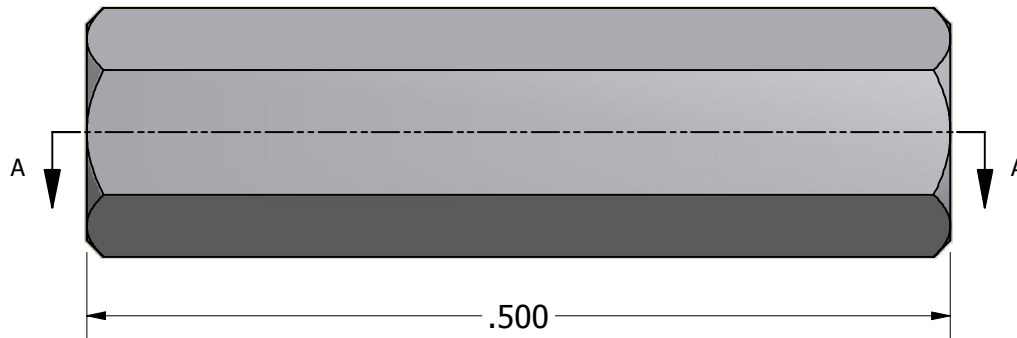

SECTION A-A

ISO SCALE 3 : 1

0-80 UNF-2B-
.187 min (2 Pls)

Tolerances Unless Otherwise Specified:

.xx Decimal: ± .02
.xxx Decimal: ± .005
Fraction: ± 1/64
Angle: ± 2°

LYN-TRON, INC.

Part Number:

BR6958-0080-0.500

Description:

1/8 Hex Standoff

Drawn By:

JEFFN 07/09/2010

Gauge:

Material:

Brass

Scale: