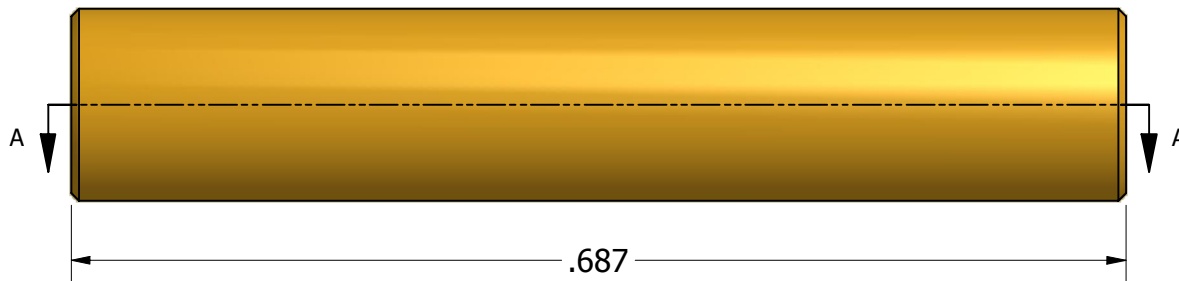

SECTION A-A

ISO SCALE 3 : 1

0-80 UNF-2B
.187 min (2 Pls)

Tolerances Unless Otherwise Specified:

.xx Decimal: ± .02
.xxx Decimal: ± .005
Fraction: ± 1/64
Angle: ± 2°

LYN-TRON, INC.

Part Number:

BR6948-0080-0.687

Description:

1/8 Round Standoff

Drawn By:

COURTNEYS08/19/2011

Gauge:

Material:

Brass

Scale: