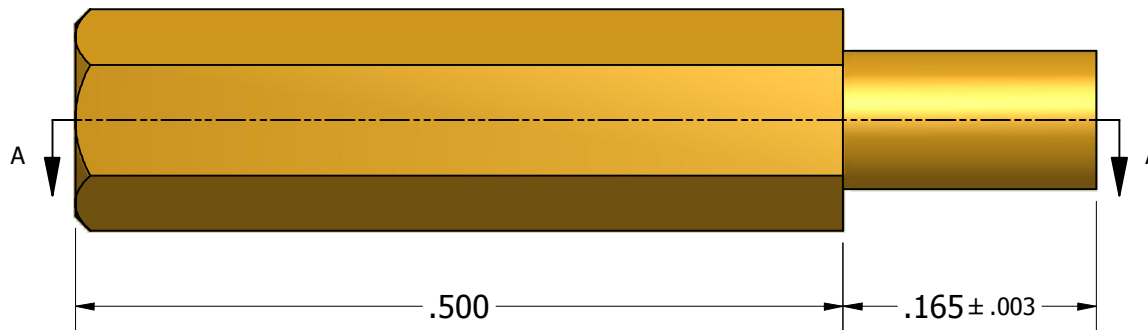

SECTION A-A

ISO SCALE 3 : 1

0-80 UNF-2B
.187 min (2 Pls)

Tolerances Unless Otherwise Specified:

.xx Decimal: $\pm .02$
.xxx Decimal: $\pm .005$
Fraction: $\pm 1/64$
Angle: $\pm 2^\circ$

LYN-TRON, INC.

Part Number:

BR6931D-0.500

Description:

1/8 Hex Swage Standoff

Drawn By:

RICKZ 10/13/2011

Gauge:

Material:

Brass

Scale:

8 : 1