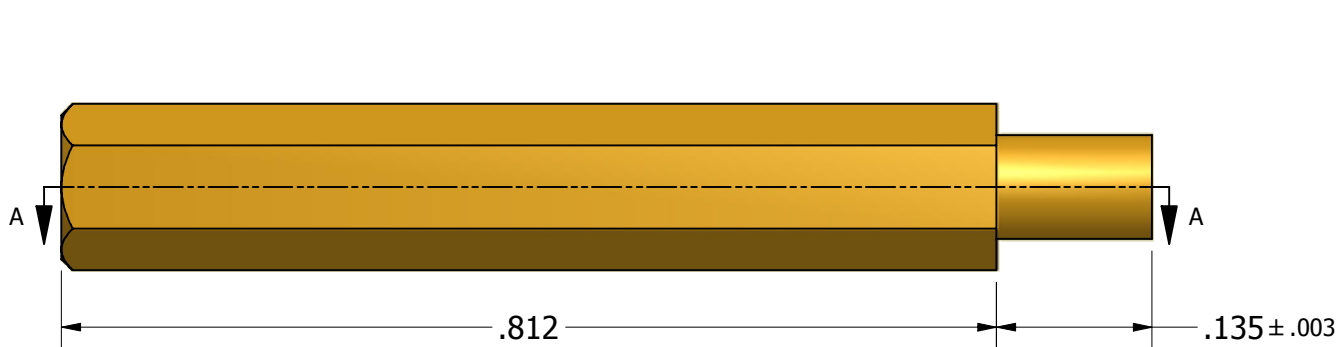

SECTION A-A

0-80 UNF-2B
.187 min (2 Pls)

Tolerances Unless Otherwise Specified:

.xx Decimal: $\pm .02$
.xxx Decimal: $\pm .005$
Fraction: $\pm 1/64$
Angle: $\pm 2^\circ$

LYN-TRON, INC.

Part Number:

BR6931C-0.812

Description:

1/8 Hex Swage Standoff

Drawn By:

RICKZ 10/13/2011

Gauge:

Material:

Brass

Scale: