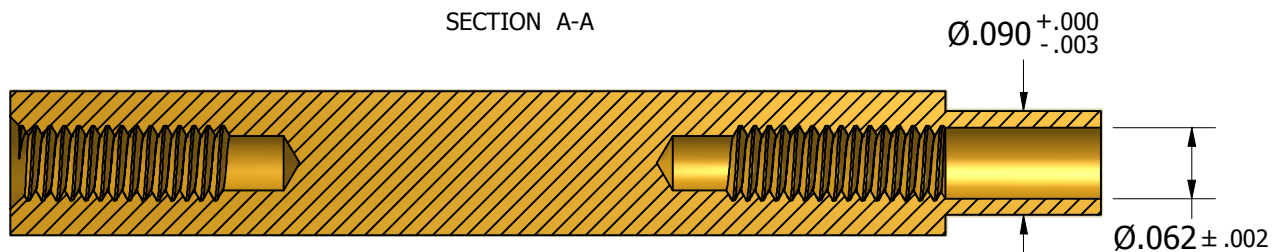

SECTION A-A

0-80 UNF-2B
.187 min (2 Pls)

Tolerances Unless Otherwise Specified:

.xx Decimal: $\pm .02$
.xxx Decimal: $\pm .005$
Fraction: $\pm 1/64$
Angle: $\pm 2^\circ$

LYN-TRON, INC.

Part Number:

BR6931C-0.812

Description:

1/8 Hex Swage Standoff

Drawn By:

RICKZ 10/13/2011

Gauge:

Material:

Brass

Scale: