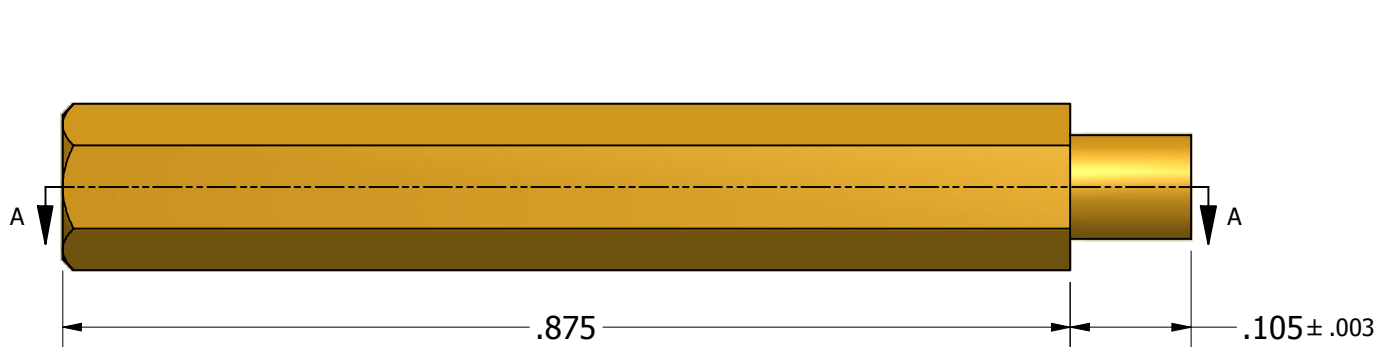

SECTION A-A

0-80 UNF-2B
.187 min (2 Pls)

Tolerances Unless Otherwise Specified:

.xx Decimal: $\pm .02$
.xxx Decimal: $\pm .005$
Fraction: $\pm 1/64$
Angle: $\pm 2^\circ$

LYN-TRON, INC.

Part Number:

BR6931B-0.875

Description:

1/8 Hex Swage Standoff

Drawn By:

RICKZ 10/13/2011

Gauge:

Material:

Brass

Scale: