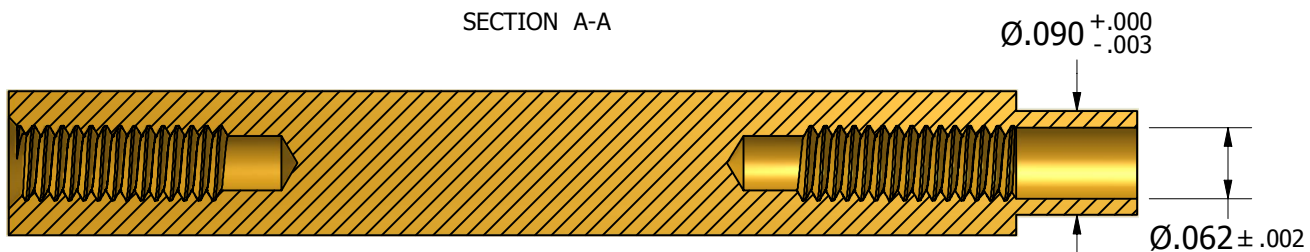

SECTION A-A

0-80 UNF-2B
.187 min (2 Pls)

Tolerances Unless Otherwise Specified:

.xx Decimal: $\pm .02$
.xxx Decimal: $\pm .005$
Fraction: $\pm 1/64$
Angle: $\pm 2^\circ$

LYN-TRON, INC.

Part Number:

BR6931B-0.875

Description:

1/8 Hex Swage Standoff

Drawn By:

RICKZ 10/13/2011

Gauge:

Material:

Brass

Scale: