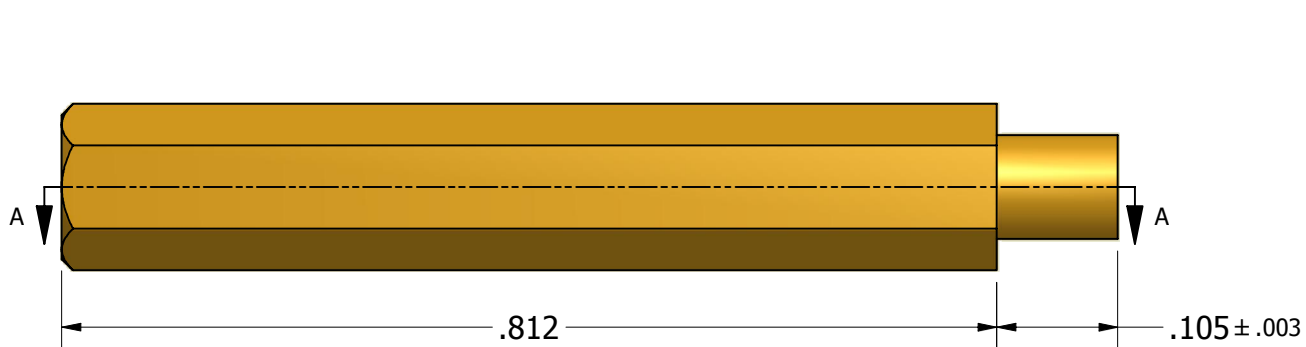

SECTION A-A

0-80 UNF-2B
.187 min (2 Pls)

Tolerances Unless Otherwise Specified:

.xx Decimal: $\pm .02$
.xxx Decimal: $\pm .005$
Fraction: $\pm 1/64$
Angle: $\pm 2^\circ$

LYN-TRON, INC.

Part Number:

BR6931B-0.812

Description:

1/8 Hex Swage Standoff

Drawn By:

RICKZ 10/13/2011

Gauge:

Material:

Brass

Scale: