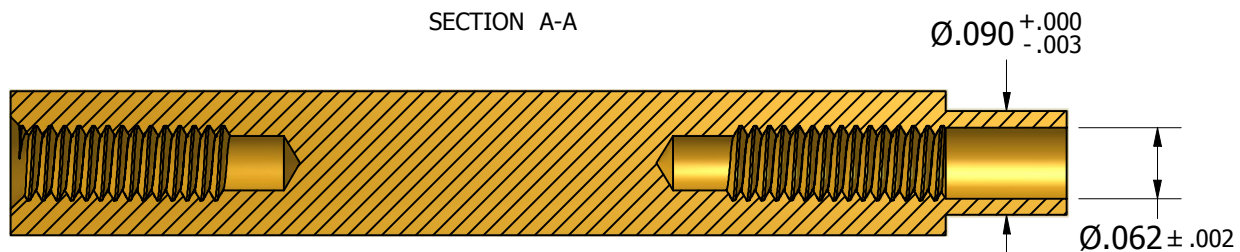

SECTION A-A

0-80 UNF-2B
.187 min (2 Pls)

Tolerances Unless Otherwise Specified:

.xx Decimal: $\pm .02$
.xxx Decimal: $\pm .005$
Fraction: $\pm 1/64$
Angle: $\pm 2^\circ$

LYN-TRON, INC.

Part Number:

BR6931B-0.812

Description:

1/8 Hex Swage Standoff

Drawn By:

RICKZ 10/13/2011

Gauge:

Material:

Brass

Scale: