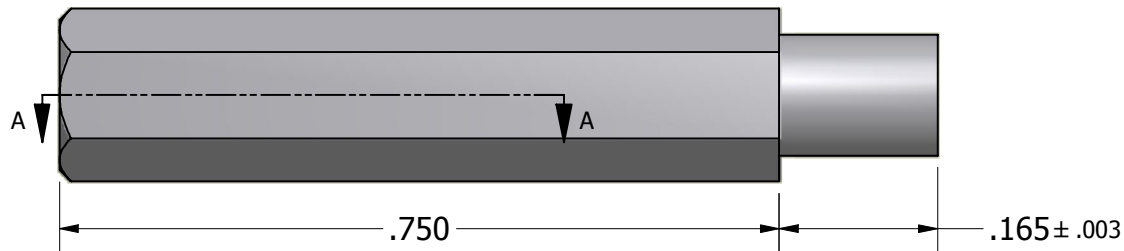

SECTION A-A

$\text{Ø}.202^{+.000}_{-.003}$

$\text{Ø}.157 \pm .002$

ISO SCALE 2 : 1

2-56 UNC-2B
.187 min (2 Pls)

Tolerances Unless Otherwise Specified:

.xx Decimal: $\pm .02$
.xxx Decimal: $\pm .005$
Fraction: $\pm 1/64$
Angle: $\pm 2^\circ$

LYN-TRON, INC.

Part Number:
BR6929D-0.750

Description:
5/32 Hex Swage Standoff

Drawn By:
JEFFN 06/22/2010

Gauge:

Material:
Brass

Scale:
5 : 1