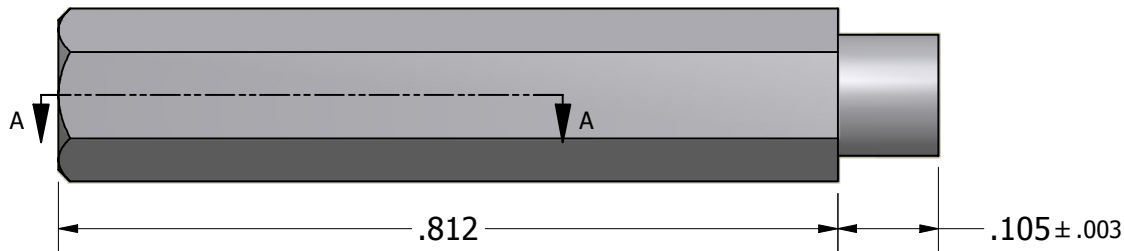

SECTION A-A

$\text{Ø}.202^{+.000}_{-.003}$

$\text{Ø}.157 \pm .002$

ISO SCALE 2 : 1

2-56 UNC-2B
.187 min (2 Pls)

Tolerances Unless Otherwise Specified:

.xx Decimal: $\pm .02$
.xxx Decimal: $\pm .005$
Fraction: $\pm 1/64$
Angle: $\pm 2^\circ$

LYN-TRON, INC.

Part Number:

BR6929B-0.812

Description:

5/32 Hex Swage Standoff

Drawn By:

JEFFN

06/22/2010

Gauge:

Material:

Brass

Scale:

5 : 1