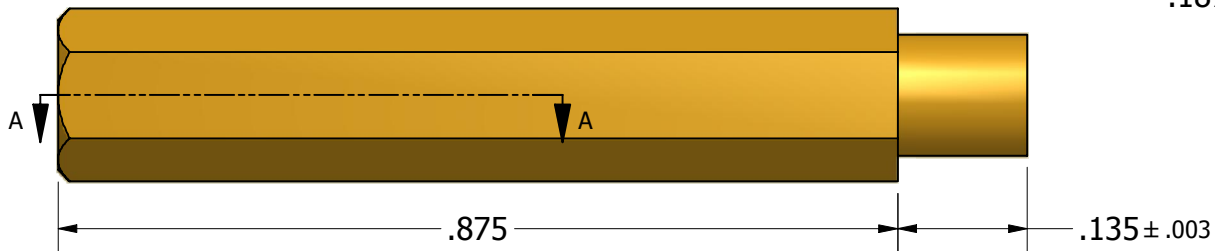

SECTION A-A

$\varnothing.202^{+.000}_{-.003}$

$\varnothing.157 \pm .002$

ISO SCALE 2 : 1

0-80 UNF-2B
.187 min (2 Pls)

Tolerances Unless Otherwise Specified:

.xx Decimal: ± .02
.xxx Decimal: ± .005
Fraction: ± 1/64
Angle: ± 2°

LYN-TRON, INC.

Part Number:

BR6922C-0.875

Description:

5/32 Hex Swage Standoff

Drawn By:

JEFFN

06/22/2010

Gauge:

Material:

Brass

Scale:

5 : 1