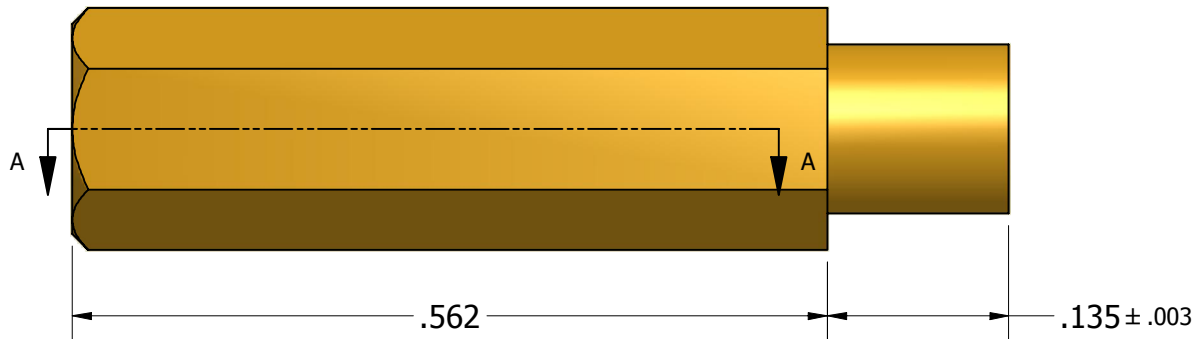

SECTION A-A

$\varnothing.144^{+.000}_{-.003}$

$\varnothing.112 \pm .002$

ISO SCALE 3 : 1

0-80 UNF-2B
.187 min (2 Pls)

Tolerances Unless Otherwise Specified:

.xx Decimal: ± .02
.xxx Decimal: ± .005
Fraction: ± 1/64
Angle: ± 2°

LYN-TRON, INC.

Part Number:
BR6922C-0.562

Description:
5/32 Hex Swage Standoff

Drawn By:
JEFFN 06/22/2010

Gauge:

Material:
Brass

Scale:
7 : 1