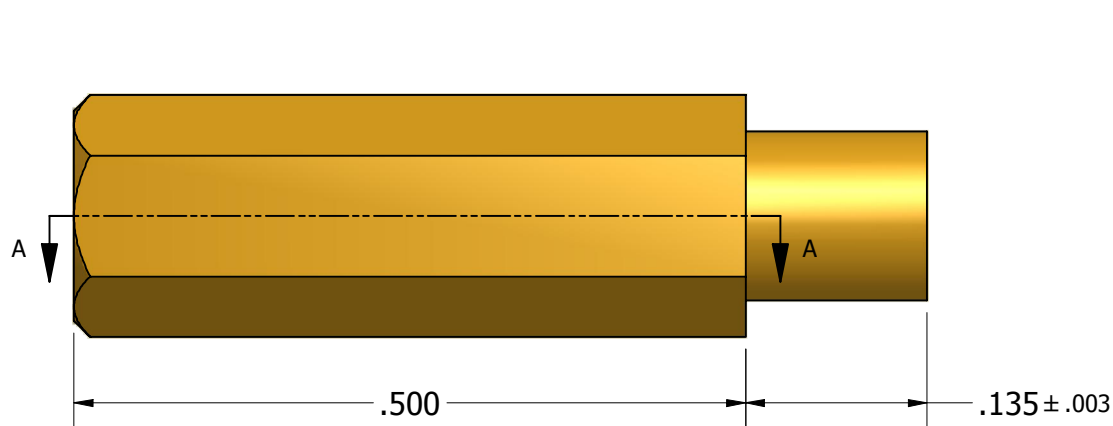

ISO SCALE 3 : 1

0-80 UNF-2B
.187 min (2 Pls)

Tolerances Unless Otherwise Specified:

.xx Decimal: ± .02
.xxx Decimal: ± .005
Fraction: ± 1/64
Angle: ± 2°

LYN-TRON, INC.

Part Number:

BR6922C-0.500

Description:

5/32 Hex Swage Standoff

Drawn By:

JEFFN

06/22/2010

Gauge:

Material:

Brass

Scale: