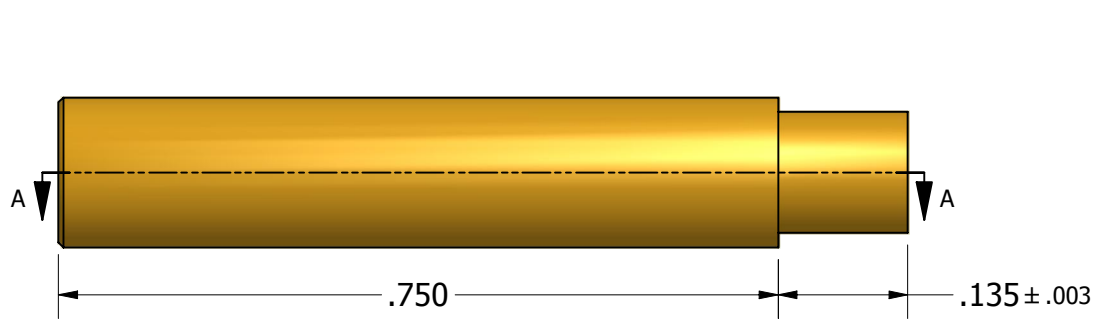

ISO SCALE 2 : 1

0-80 UNF-2B-
.187 min (2 Pls)

Tolerances Unless Otherwise Specified:

.xx Decimal: ± .02
.xxx Decimal: ± .005
Fraction: ± 1/64
Angle: ± 2°

LYN-TRON, INC.

Part Number:

BR6902C-0.750

Description:

5/32 Round Swage Standoff

Drawn By:

JEFFN

06/18/2010

Gauge:

Material:

Brass

Scale: