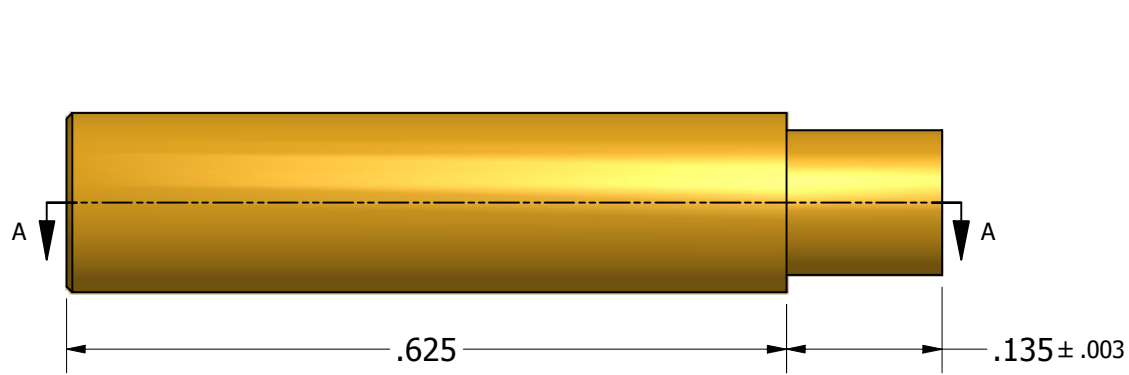

ISO SCALE 3 : 1

0-80 UNF-2B-
.187 min (2 Pls)

Tolerances Unless Otherwise Specified:

.xx Decimal: ± .02
.xxx Decimal: ± .005
Fraction: ± 1/64
Angle: ± 2°

LYN-TRON, INC.

Part Number:

BR6902C-0.625

Description:

5/32 Round Swage Standoff

Drawn By:

JEFFN

06/18/2010

Gauge:

Material:

Brass

Scale: