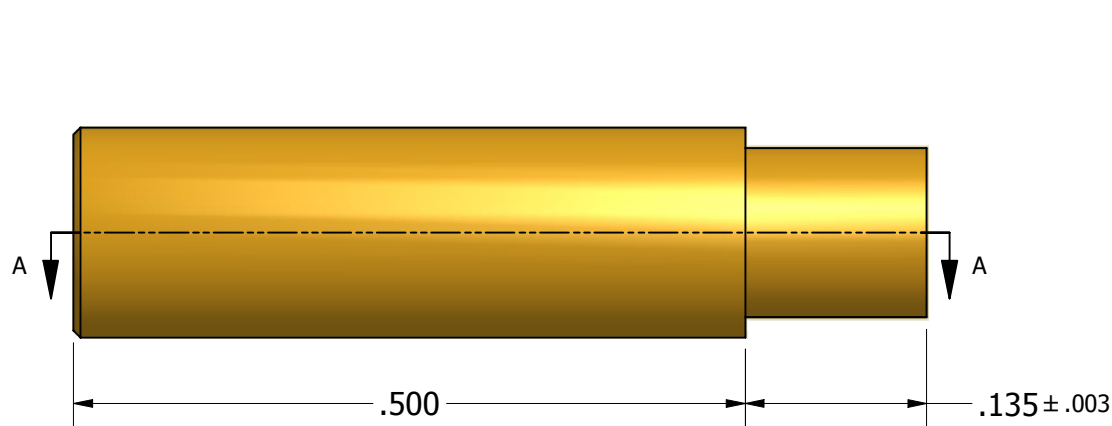

ISO SCALE 3 : 1

0-80 UNF-2B-
.187 min (2 Pls)

Tolerances Unless Otherwise Specified:

.xx Decimal: $\pm .02$
.xxx Decimal: $\pm .005$
Fraction: $\pm 1/64$
Angle: $\pm 2^\circ$

LYN-TRON, INC.

Part Number:

BR6902C-0.500

Description:

5/32 Round Swage Standoff

Drawn By:

JEFFN

06/18/2010

Gauge:

Material:

Brass

Scale:

7 : 1