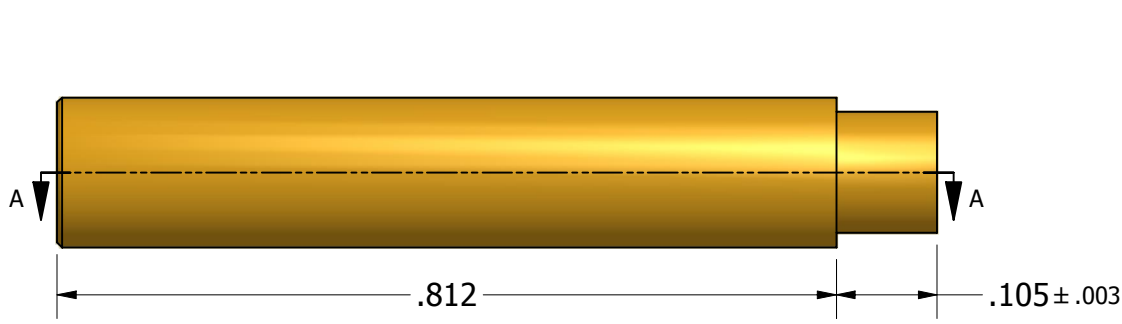

ISO SCALE 2 : 1

0-80 UNF-2B-
.187 min (2 Pls)

Tolerances Unless Otherwise Specified:

.xx Decimal: $\pm .02$
.xxx Decimal: $\pm .005$
Fraction: $\pm 1/64$
Angle: $\pm 2^\circ$

LYN-TRON, INC.

Part Number:

BR6902B-0.812

Description:

5/32 Round Swage Standoff

Drawn By:

JEFFN

06/18/2010

Gauge:

Material:

Brass

Scale:

5 : 1