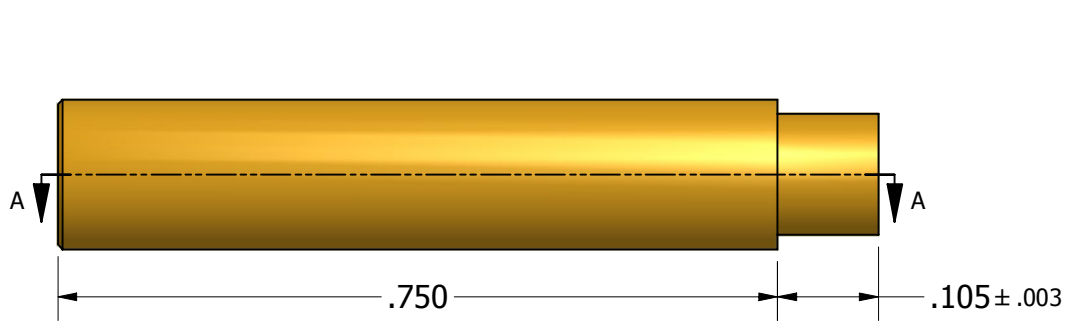

ISO SCALE 2 : 1

0-80 UNF-2B-
.187 min (2 Pls)

Tolerances Unless Otherwise Specified:

.xx Decimal: $\pm .02$
.xxx Decimal: $\pm .005$
Fraction: $\pm 1/64$
Angle: $\pm 2^\circ$

LYN-TRON, INC.

Part Number:

BR6902B-0.750

Description:

5/32 Round Swage Standoff

Drawn By:

JEFFN

06/18/2010

Gauge:

Material:

Brass

Scale:

5 : 1