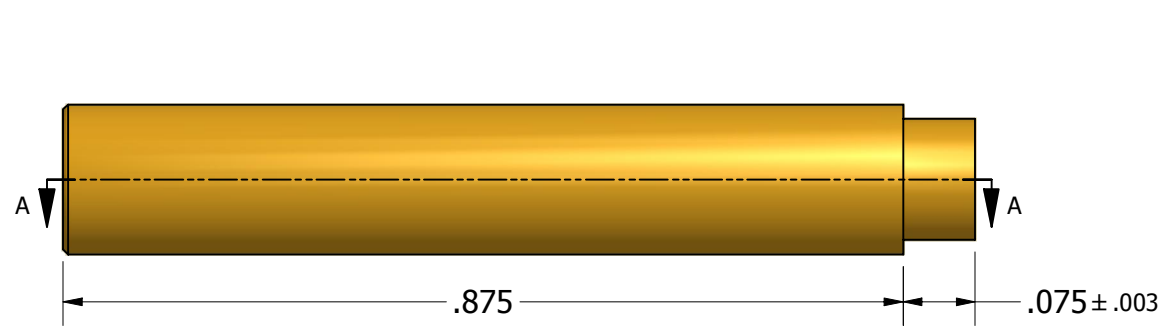

ISO SCALE 2 : 1

0-80 UNF-2B-  
.187 min (2 Pls)

Tolerances Unless Otherwise Specified:

- .xx Decimal:  $\pm .02$
- .xxx Decimal:  $\pm .005$
- Fraction:  $\pm 1/64$
- Angle:  $\pm 2^\circ$

**LYN-TRON, INC.**

Part Number:  
**BR6902A-0.875**

Description:  
**5/32 Round Swage Standoff**

Drawn By:  
**JEFFN 06/18/2010**

Gauge:

Material:  
**Brass**

Scale:  
**5 : 1**