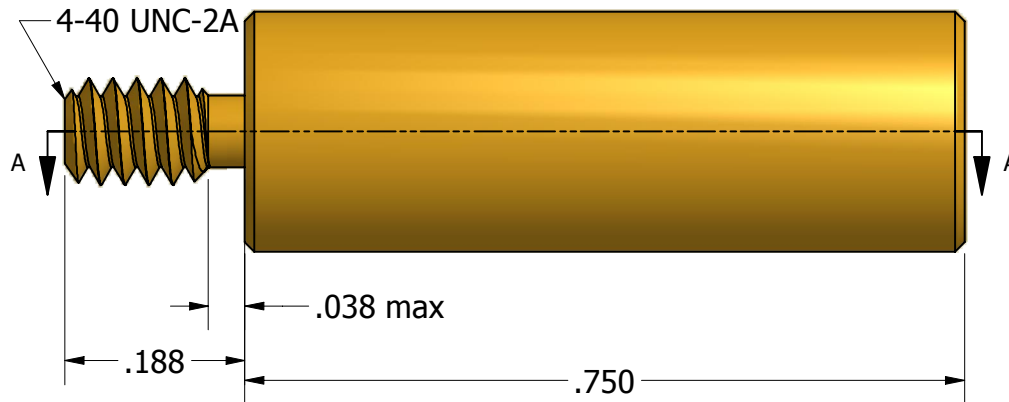

SECTION A-A

ISO SCALE 1 : 1

Tolerances Unless Otherwise Specified:

.xx Decimal: ± .02
.xxx Decimal: ± .005
Fraction: ± 1/64
Angle: ± 2°

LYN-TRON, INC.

Part Number:

BR6880-0.750

Description:

1/4 Round Male-Female Standoff

Drawn By:

COURTNEYS07/05/2011

Gauge:

Material:

Brass

Scale:

5 : 1