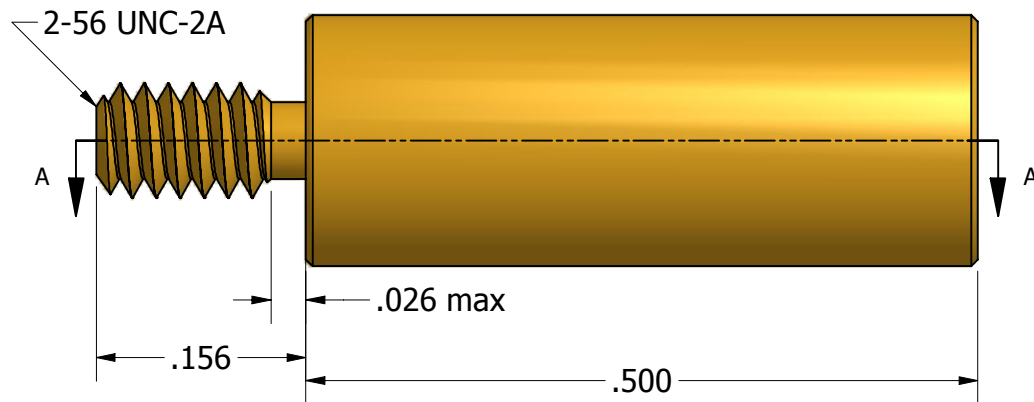

SECTION A-A

ISO SCALE 3 : 1

Tolerances Unless Otherwise Specified:

.xx Decimal: ± .02
.xxx Decimal: ± .005
Fraction: ± 1/64
Angle: ± 2°

LYN-TRON, INC.

Part Number:

BR6878-0.500

Description:

3/16 Round Male-Female Standoff

Drawn By:

COURTNEYS06/24/2011

Gauge:

Material:

Brass

Scale:

7 : 1