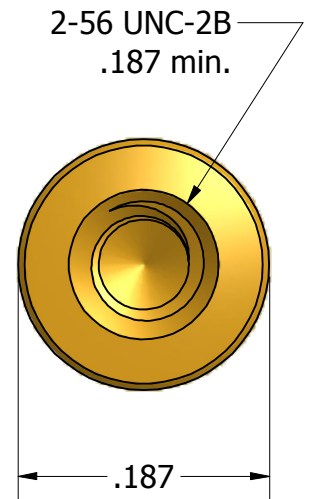

SECTION A-A

ISO SCALE 3 : 1

Tolerances Unless Otherwise Specified:

.xx Decimal: ± .02
.xxx Decimal: ± .005
Fraction: ± 1/64
Angle: ± 2°

LYN-TRON, INC.

Part Number:

BR6878-0.500

Description:

3/16 Round Male-Female Standoff

Drawn By:

COURTNEYS06/24/2011

Gauge:

Material:

Brass

Scale:

7 : 1