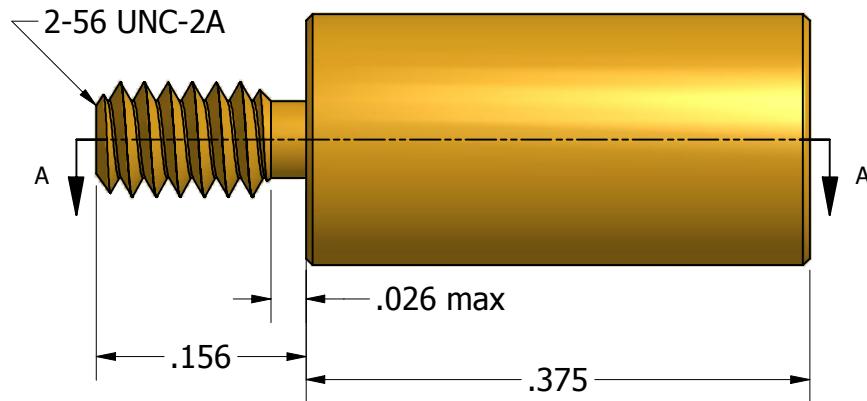

SECTION A-A

ISO SCALE 3 : 1

Tolerances Unless Otherwise Specified:

.xx Decimal: ± .02
.xxx Decimal: ± .005
Fraction: ± 1/64
Angle: ± 2°

LYN-TRON, INC.

Part Number:

BR6878-0.375

Description:

3/16 Round Male-Female Standoff

Drawn By:

COURTNEYS06/24/2011

Gauge:

Material:

Brass

Scale:

7 : 1