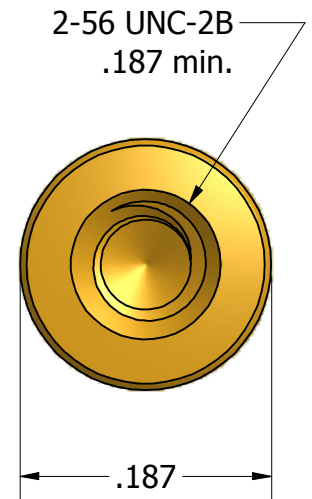

SECTION A-A

ISO SCALE 3 : 1

Tolerances Unless Otherwise Specified:

.xx Decimal: ± .02
.xxx Decimal: ± .005
Fraction: ± 1/64
Angle: ± 2°

LYN-TRON, INC.

Part Number:

BR6878-0.375

Description:

3/16 Round Male-Female Standoff

Drawn By:

COURTNEYS06/24/2011

Gauge:

Material:

Brass

Scale:

7 : 1