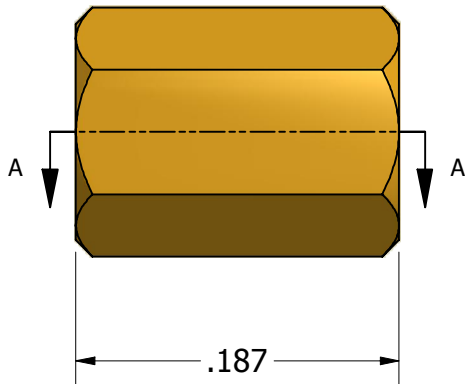

SECTION A-A

ISO SCALE 5 : 1

Tolerances Unless Otherwise Specified:

- .xx Decimal:** $\pm .02$
- .xxx Decimal:** $\pm .005$
- Fraction:** $\pm 1/64$
- Angle:** $\pm 2^\circ$

LYN-TRON, INC.

Part Number:

BR6358-00-0.187

Description:

1/8 Hex Spacer

Drawn By:

COURTNEYS06/20/2010

Gauge:

Material:

Brass

Scale: