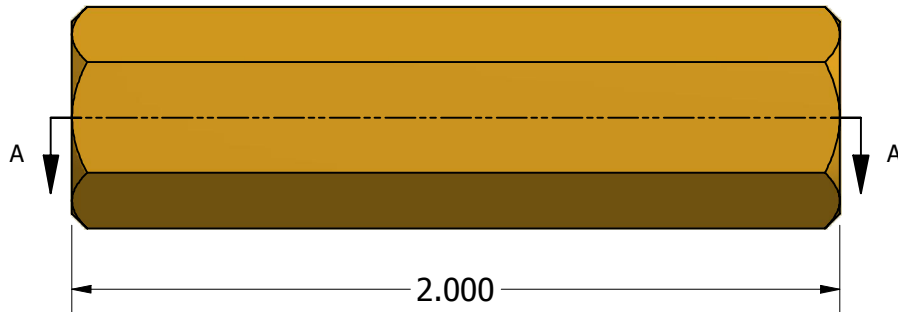

SECTION A-A

$\varnothing.192^{+.010}_{-.000}$

ISO SCALE 1 : 1

Tolerances Unless Otherwise Specified:

.xx Decimal: ± .02
.xxx Decimal: ± .005
Fraction: ± 1/64
Angle: ± 2°

LYN-TRON, INC.

Part Number:

BR6355-10-2.000

Description:

1/2 Hex Spacer

Drawn By:

JEFFN

06/20/2010

Gauge:

Material:

Brass

Scale:

2 : 1