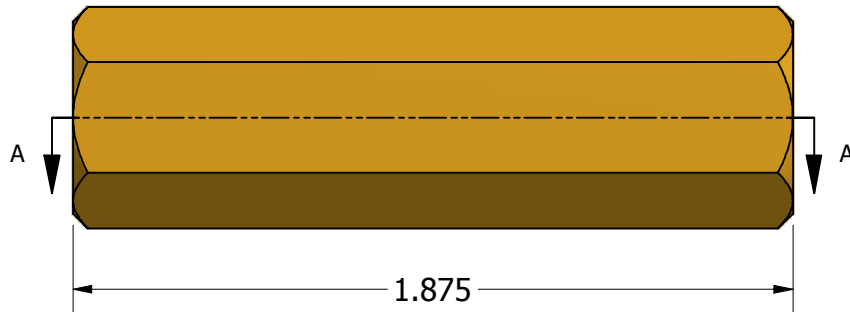

$\varnothing.192^{+.010}_{-.000}$

SECTION A-A

ISO SCALE 1 : 1

Tolerances Unless Otherwise Specified:

.xx Decimal: $\pm .02$
.xxx Decimal: $\pm .005$
Fraction: $\pm 1/64$
Angle: $\pm 2^\circ$

LYN-TRON, INC.

Part Number:

BR6355-10-1.875

Description:

1/2 Hex Spacer

Drawn By:

JEFFN

06/20/2010

Gauge:

Material:

Brass

Scale:

2 : 1