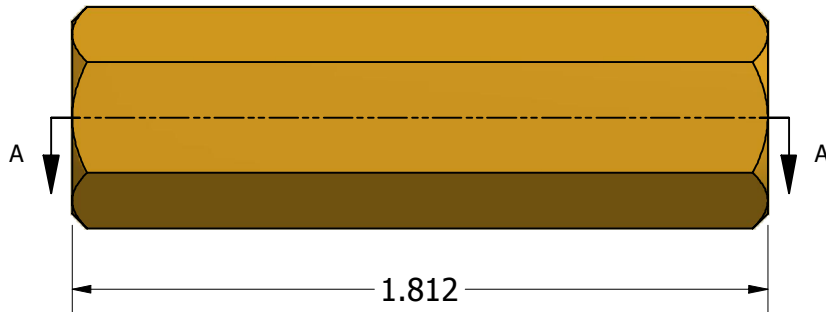

$\varnothing.192^{+.010}_{-.000}$

SECTION A-A

ISO SCALE 1 : 1

Tolerances Unless Otherwise Specified:

.xx Decimal: $\pm .02$
.xxx Decimal: $\pm .005$
Fraction: $\pm 1/64$
Angle: $\pm 2^\circ$

LYN-TRON, INC.

Part Number:

BR6355-10-1.812

Description:

1/2 Hex Spacer

Drawn By:

JEFFN

06/20/2010

Gauge:

Material:

Brass

Scale:

2 : 1