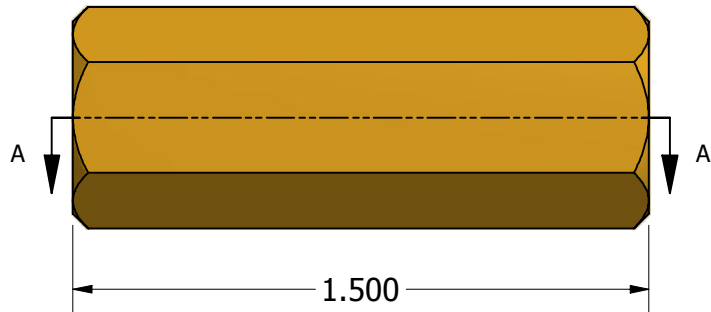

$\varnothing.192^{+.010}_{-.000}$

SECTION A-A

ISO SCALE 1 : 1

Tolerances Unless Otherwise Specified:

.xx Decimal: $\pm .02$
.xxx Decimal: $\pm .005$
Fraction: $\pm 1/64$
Angle: $\pm 2^\circ$

LYN-TRON, INC.

Part Number:

BR6355-10-1.500

Description:

1/2 Hex Spacer

Drawn By:

JEFFN

06/20/2010

Gauge:

Material:

Brass

Scale:

2 : 1