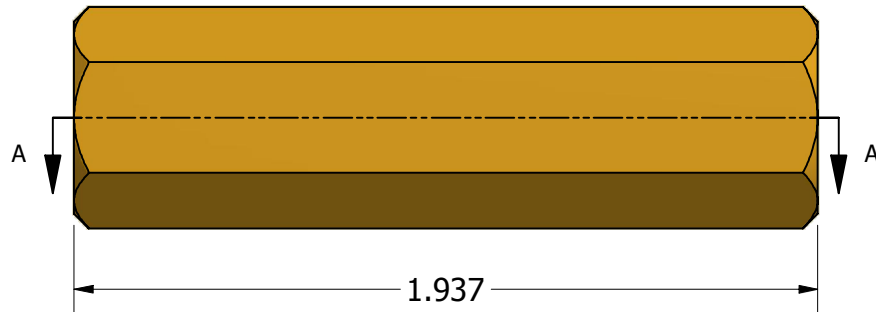

SECTION A-A

$\varnothing.166^{+.010}_{-.000}$

ISO SCALE 1 : 1

Tolerances Unless Otherwise Specified:

.xx Decimal: $\pm .02$
.xxx Decimal: $\pm .005$
Fraction: $\pm 1/64$
Angle: $\pm 2^\circ$

LYN-TRON, INC.

Part Number:

BR6355-08-1.937

Description:

1/2 Hex Spacer

Drawn By:

JEFFN

06/20/2010

Gauge:

Material:

Brass

Scale:

2 : 1