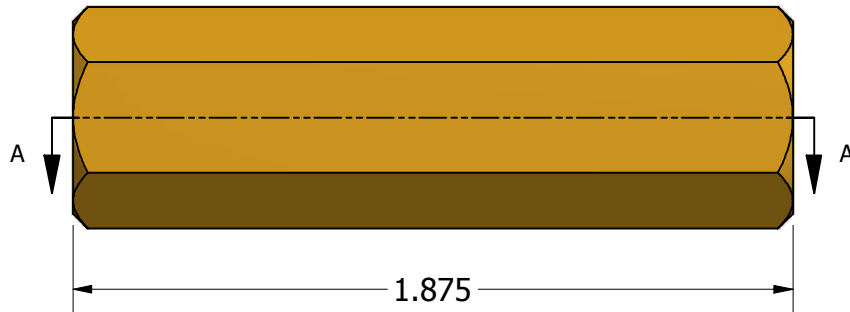

$\varnothing.166^{+.010}_{-.000}$

SECTION A-A

ISO SCALE 1 : 1

Tolerances Unless Otherwise Specified:

.xx Decimal: ± .02
.xxx Decimal: ± .005
Fraction: ± 1/64
Angle: ± 2°

LYN-TRON, INC.

Part Number:

BR6355-08-1.875

Description:

1/2 Hex Spacer

Drawn By:

JEFFN

06/20/2010

Gauge:

Material:

Brass

Scale:

2 : 1