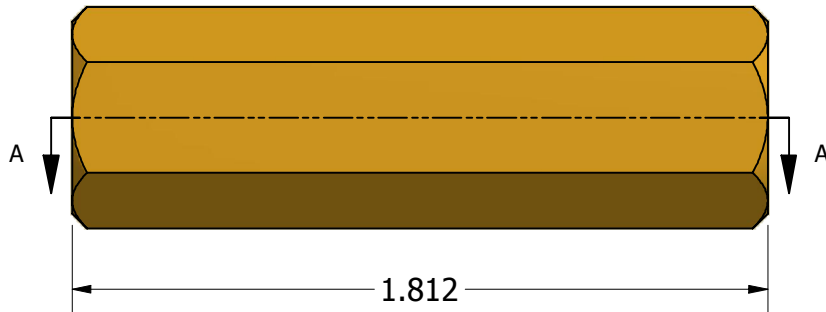

$\varnothing.166^{+.010}_{-.000}$

SECTION A-A

ISO SCALE 1 : 1

1.812

.500

Tolerances Unless Otherwise Specified:

.xx Decimal: $\pm .02$
.xxx Decimal: $\pm .005$
Fraction: $\pm 1/64$
Angle: $\pm 2^\circ$

LYN-TRON, INC.

Part Number:

BR6355-08-1.812

Description:

1/2 Hex Spacer

Drawn By:

JEFFN

06/20/2010

Gauge:

Material:

Brass

Scale:

2 : 1