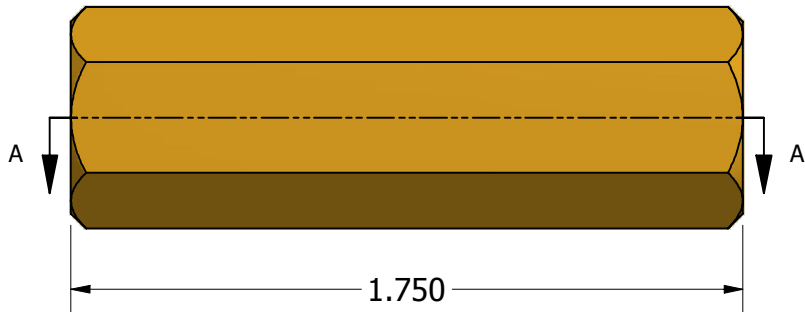

$\varnothing.166^{+.010}_{-.000}$

SECTION A-A

ISO SCALE 1 : 1

Tolerances Unless Otherwise Specified:

.xx Decimal: $\pm .02$
 .xxx Decimal: $\pm .005$
 Fraction: $\pm 1/64$
 Angle: $\pm 2^\circ$

LYN-TRON, INC.

Part Number:

BR6355-08-1.750

Description:

1/2 Hex Spacer

Drawn By:

JEFFN

06/20/2010

Gauge:

Material:

Brass

Scale:

2 : 1