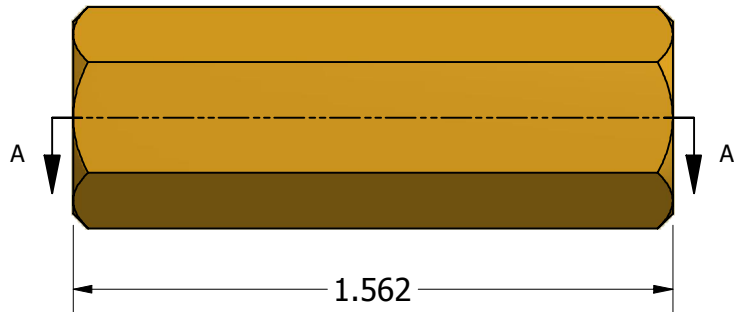

$\varnothing.166^{+.010}_{-.000}$

SECTION A-A

ISO SCALE 1 : 1

Tolerances Unless Otherwise Specified:

.xx Decimal: $\pm .02$
.xxx Decimal: $\pm .005$
Fraction: $\pm 1/64$
Angle: $\pm 2^\circ$

LYN-TRON, INC.

Part Number:

BR6355-08-1.562

Description:

1/2 Hex Spacer

Drawn By:

JEFFN

06/20/2010

Gauge:

Material:

Brass

Scale:

2 : 1