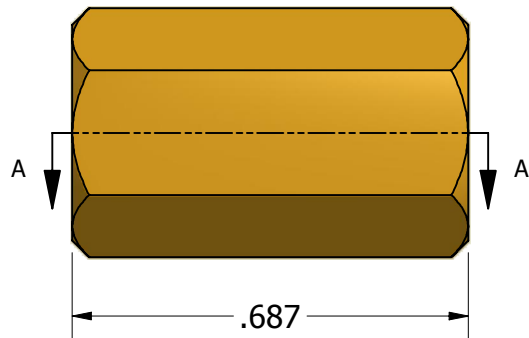

SECTION A-A

ISO SCALE 2 : 1

Tolerances Unless Otherwise Specified:

.xx Decimal: $\pm .02$
.xxx Decimal: $\pm .005$
Fraction: $\pm 1/64$
Angle: $\pm 2^\circ$

LYN-TRON, INC.

Part Number:

BR6353-08-0.687

Description:

3/8 Hex Spacer

Drawn By:

JEFFN

06/20/2010

Gauge:

Material:

Brass

Scale: