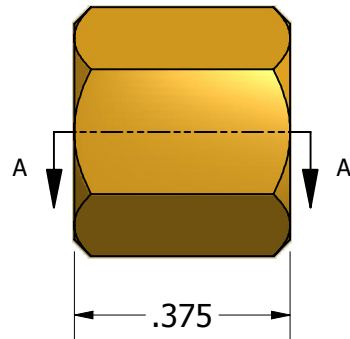

SECTION A-A

ISO SCALE 2 : 1

Tolerances Unless Otherwise Specified:

.xx Decimal: $\pm .02$
.xxx Decimal: $\pm .005$
Fraction: $\pm 1/64$
Angle: $\pm 2^\circ$

LYN-TRON, INC.

Part Number:

BR6353-06-0.375

Description:

3/8 Hex Spacer

Drawn By:

JEFFN

06/20/2010

Gauge:

Material:

Brass

Scale: